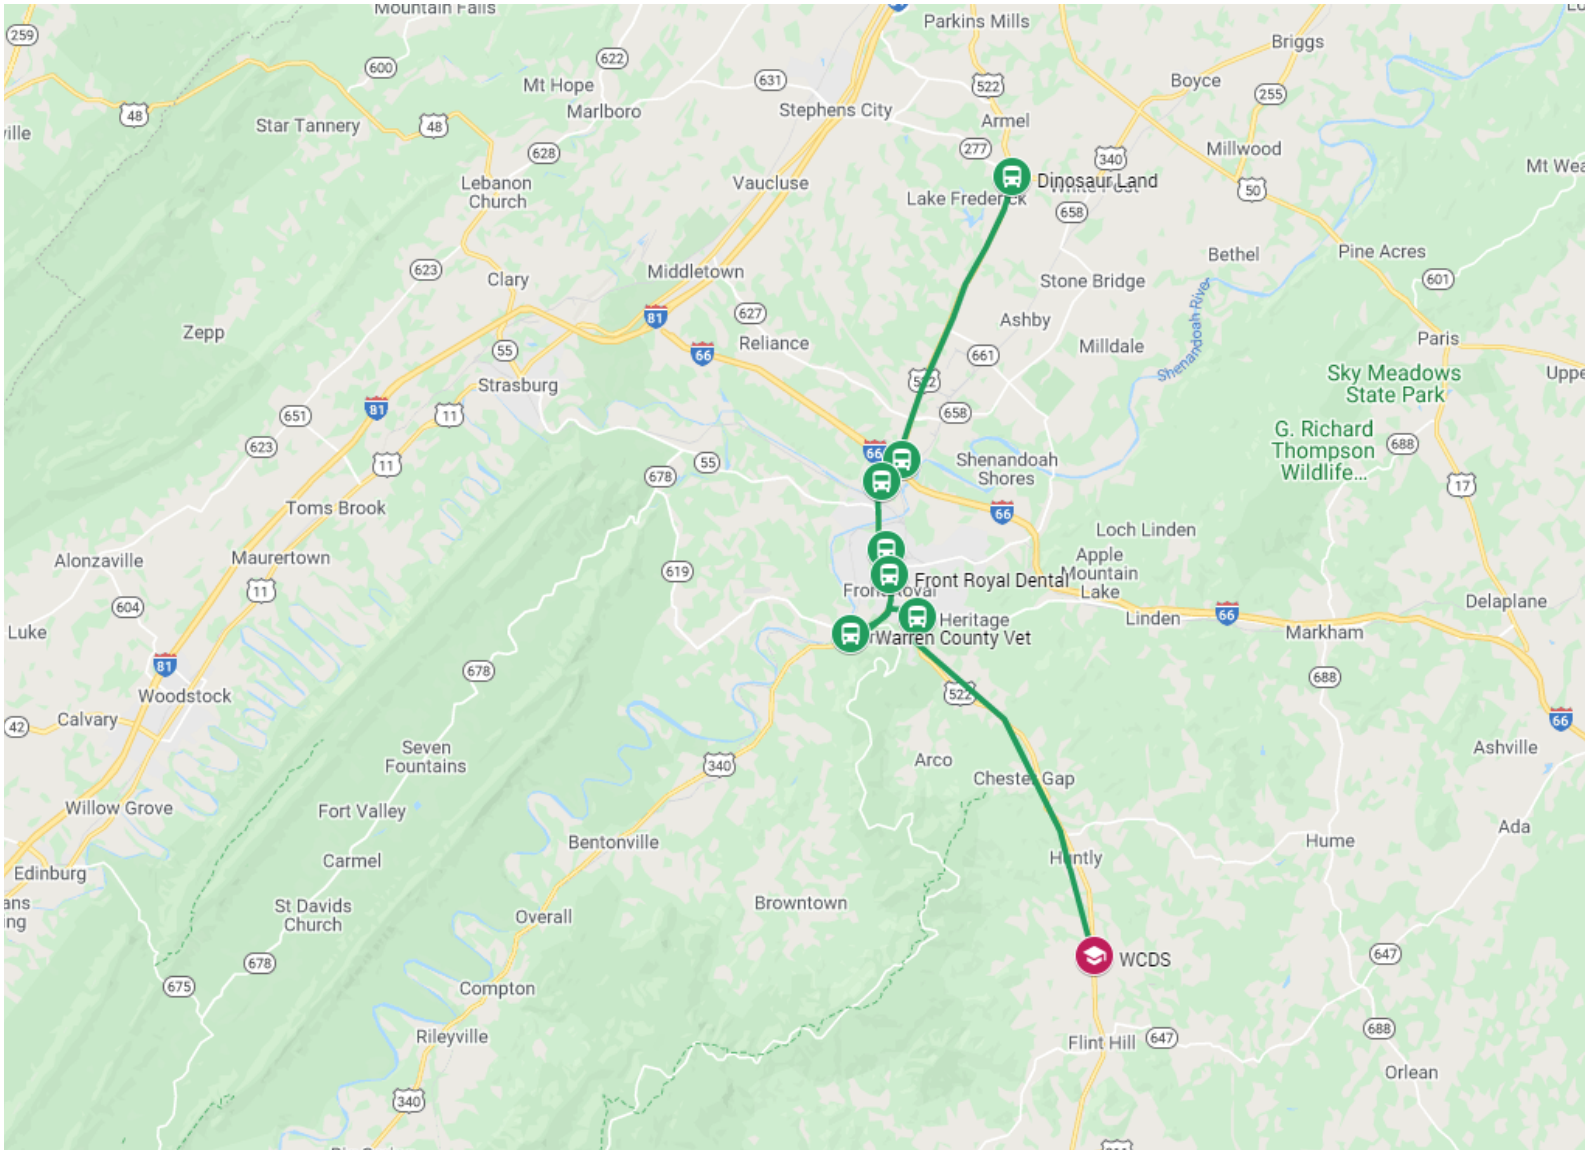

Winchester Bus Route

specifics below and subject to change based on bus riders

	AM		PM
Dinosaur Land, 3848 Stonewall Jackson Hw, Wht Post	7:20	WCDS	3:55
Warren County Vet- N, 8506 Winchester Rd, Frnt Ryl	7:35	Big Lots, 260 Remount Road, Front Royal	4:08
Shell Station, 10178 Winchester Rd, Front Royal	7:45	Front Royal Dental, 80 W 4 th St, Front Royal	4:15
Front Royal Dental, 80 W 4 th St, Front Royal	7:55	Jackson, 1104 Virginia Ave, Front Royal	4:18
Big Lots, 260 Remount Road, Front Royal	8:10	Rent-a-Center 55 Riverton Commons Plaza, Frnt Ryl	4:25
WCDS	8:30	Dinosaur Land, 3848 Stonewall Jackson Hw, Wht Post	4:40