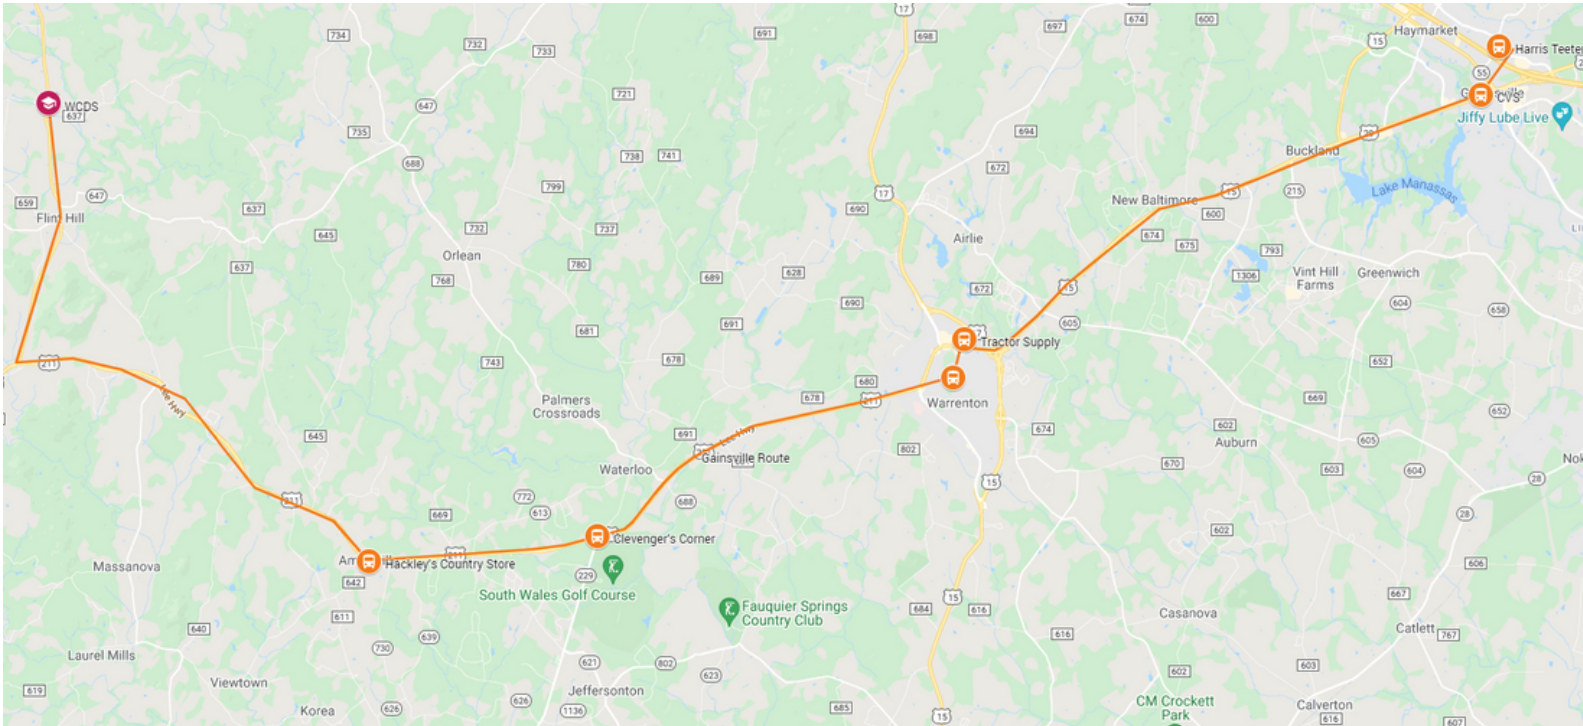

Gainesville Bus Route

specifics below and subject to change based on bus riders

	AM		PM
CVS, 14380 McGraw's Corner Dr, Gainesville	7:18	WCDs	3:55
Harris Teeter, 7910 Crescent Park Dr, Lake Manassas	7:25	Hackley's Country Store, Amisville	4:13
St John, 271 Winchester St, Warrenton	7:55	Clevenger's Corner	4:20
Clevenger's Corner	8:07	Tractor Supply, Warrenton	4:35
WCDs	8:30	Harris Teeter, 7910 Crescent Park Dr, Lake Manassas	4:45
		CVS, Gainesville	4:55