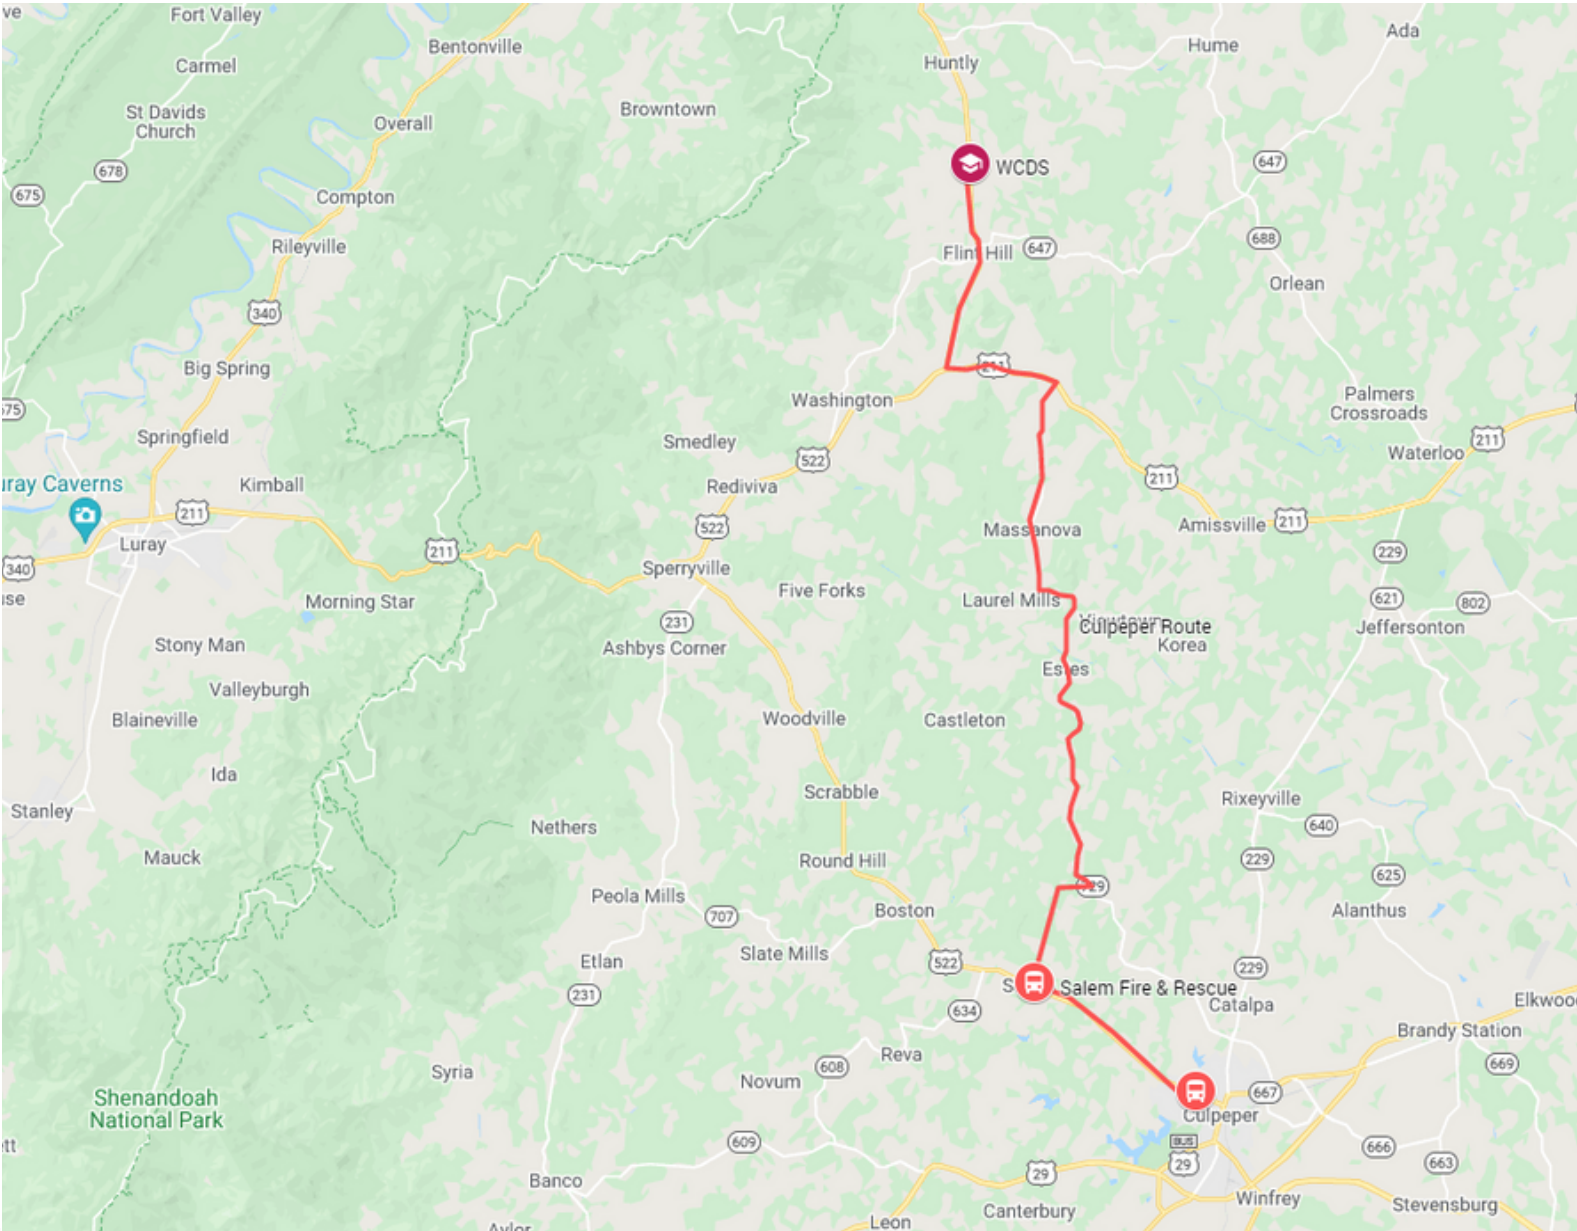

Culpeper Bus Route

specifics below and subject to change based on bus riders

	AM		PM
Founds & Sons, 850 Sperryville Pike, Culpeper	7:35	WCDS	3:55
Salem Fire & Rescue, 13428 Scotts Mills Rd, Culpeper	7:45	Salem Fire & Rescue	4:36
WCDS	8:30	Found & Sons, 850 Sperryville Pike, Culpeper	4:46